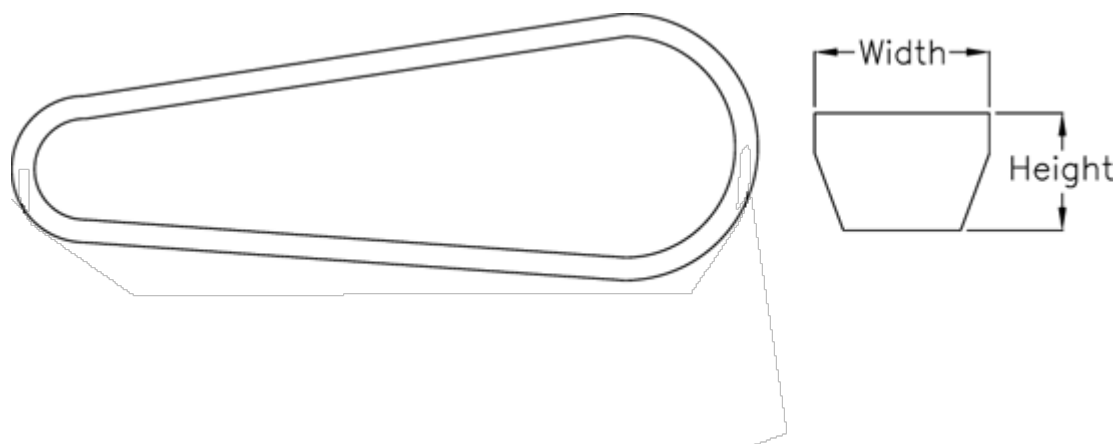

Data Sheet

Article number: 601962662180

Description: Gates V-belt SPB 2180 Ld 2180
DELTA NARROW

Measures

Datum length	= 2180
Height	= 13
Width	= 16